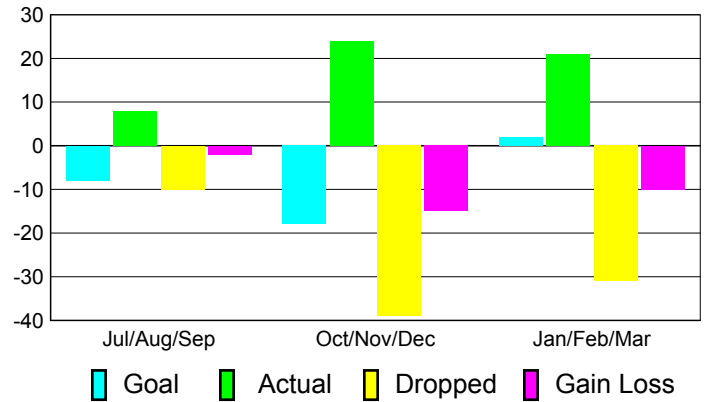

Club Results 2010-2011

Goal, New, Dropped, Gain/Loss

MEMBERSHIP

Membership Results
2010-2011

Membership
2009-2010

| Month | Net Memb Goal | Actual New Memb | Actual Dropped Memb | Gain/Loss of Memb | Gain/Loss of Memb |
|---------------|---------------|-----------------|---------------------|-------------------|-------------------|
| Jul/Aug/Sep | -8 | 8 | -10 | -2 | -19 |
| Oct/Nov/Dec | -18 | 24 | -39 | -15 | -32 |
| Jan/Feb/Mar | 2 | 21 | -31 | -10 | 7 |
| Totals | -24 | 53 | -80 | -27 | -44 |

Membership Results 2010-2011

Goal, New, Dropped, Gain/Loss

Comparison of Club Gain/Loss

Current Year Compared to the Previous Year

Comparison of Membership Gain/Loss

Current Year Compared to the Previous Year